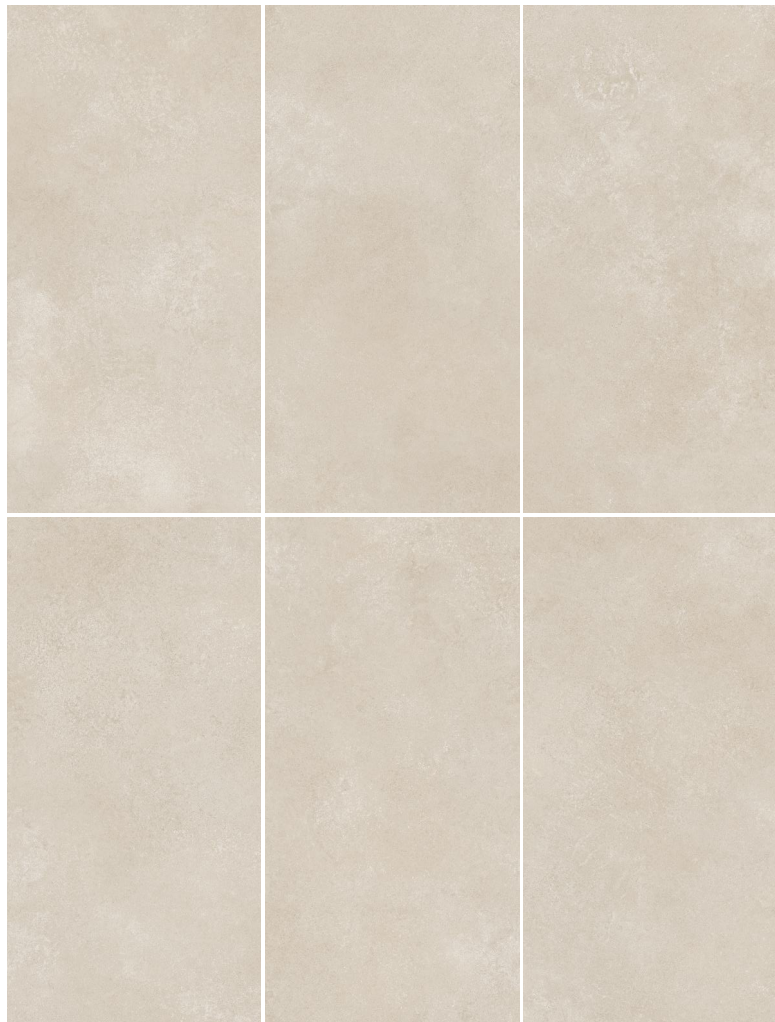

NATURAL

TALK

ABITO

pure refinement

GRIS

Finish : Matt with Structure
Size : 60x120cm

WALL : GRIS
FLOOR : GRIS

Matt with Structure
COLLECTION