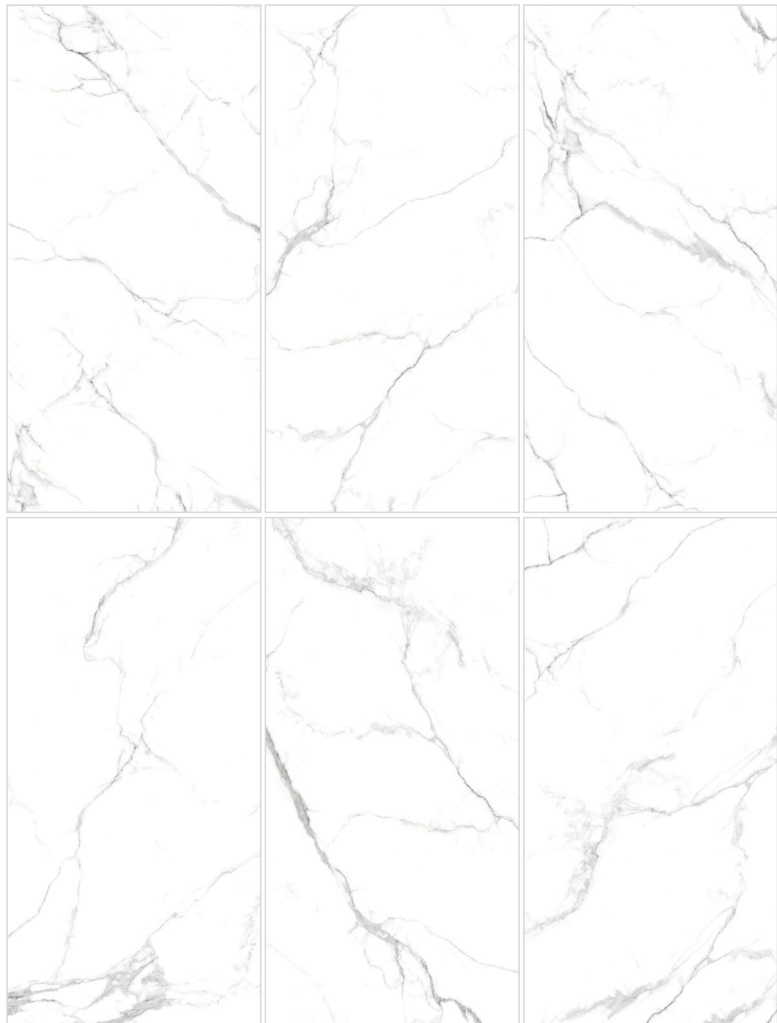

Carving
COLLECTION

LAKME

HABANA

Available Size
30x60 | 60x60 | 60x120
80x80 | 80x160 | 120x120cm

NEO OSLO

delicate harmony

CARARA

Finish : Carving
Size : 60x120cm

Carving
COLLECTION

LAKME

NEO OSLO CARARA

Available Size
30x60 | 60x60 | 60x120
80x80 | 80x160 | 120x120cm

MARMO CARARA

graceful impressions

BEIGE

Finish : Carving
Size : 60x120cm