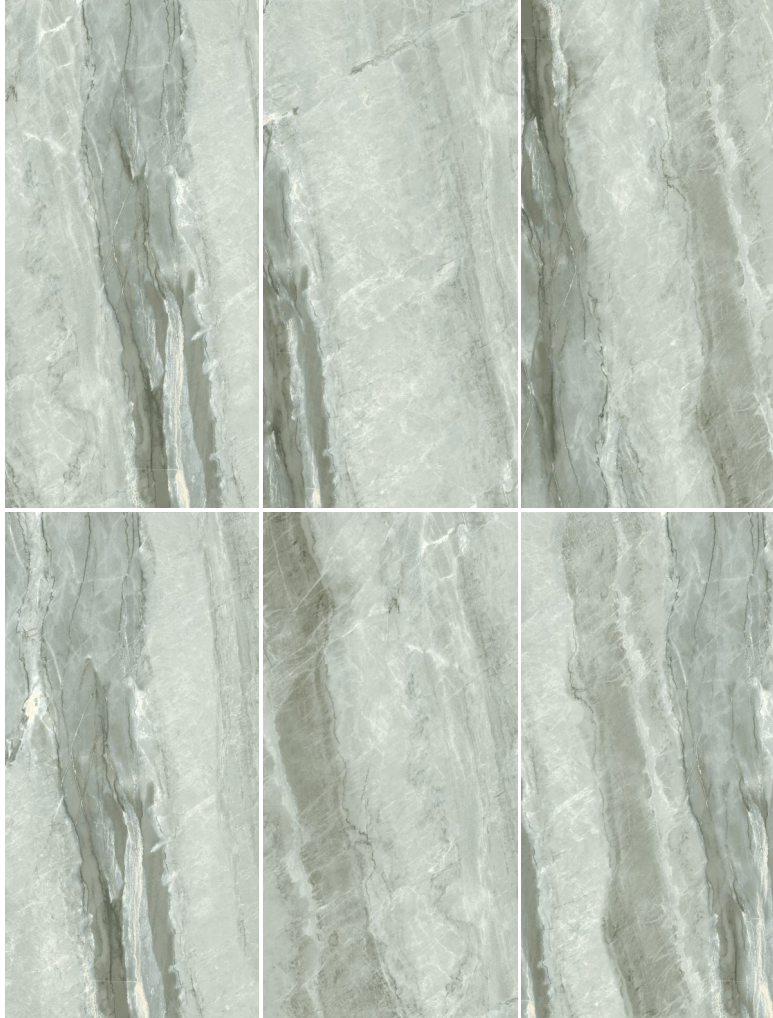

BEIGE

NATURAL

DAKOTA

sophisticated lines

YELLOW

Finish : Carving
Size : 60x120cm

Carving
COLLECTION

LAKME