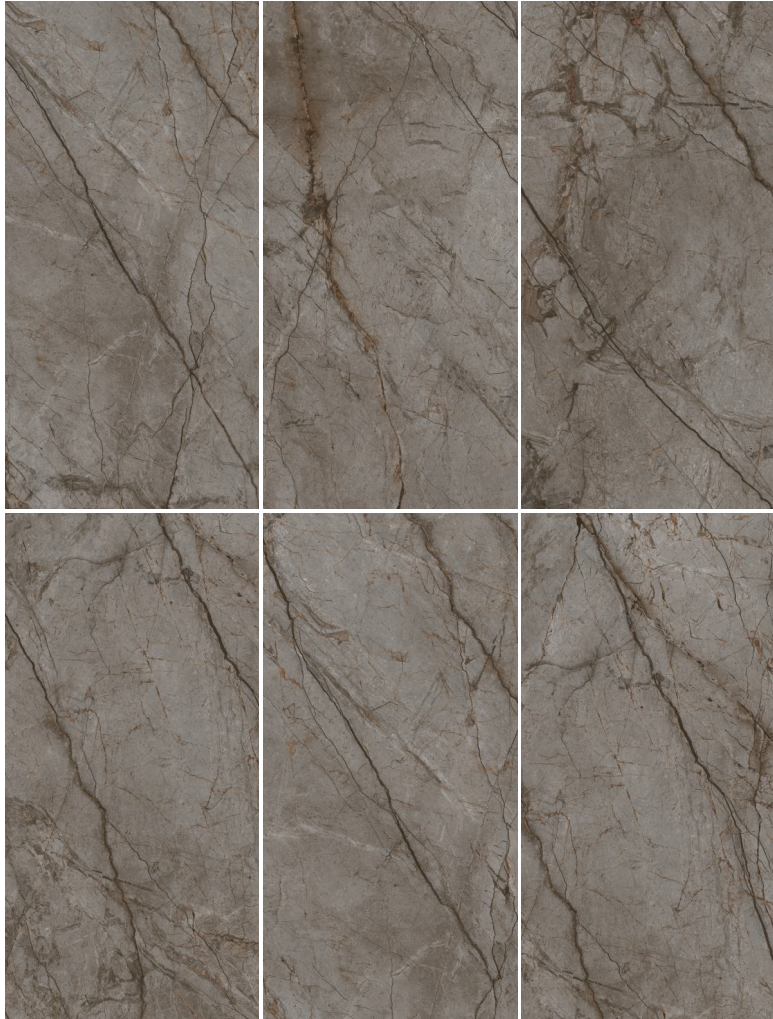

Carving
COLLECTION

STREAM

SERIES

LAKME

Available Size
30x60 | 60x60 | 60x120
80x80 | 80x160 | 120x120cm