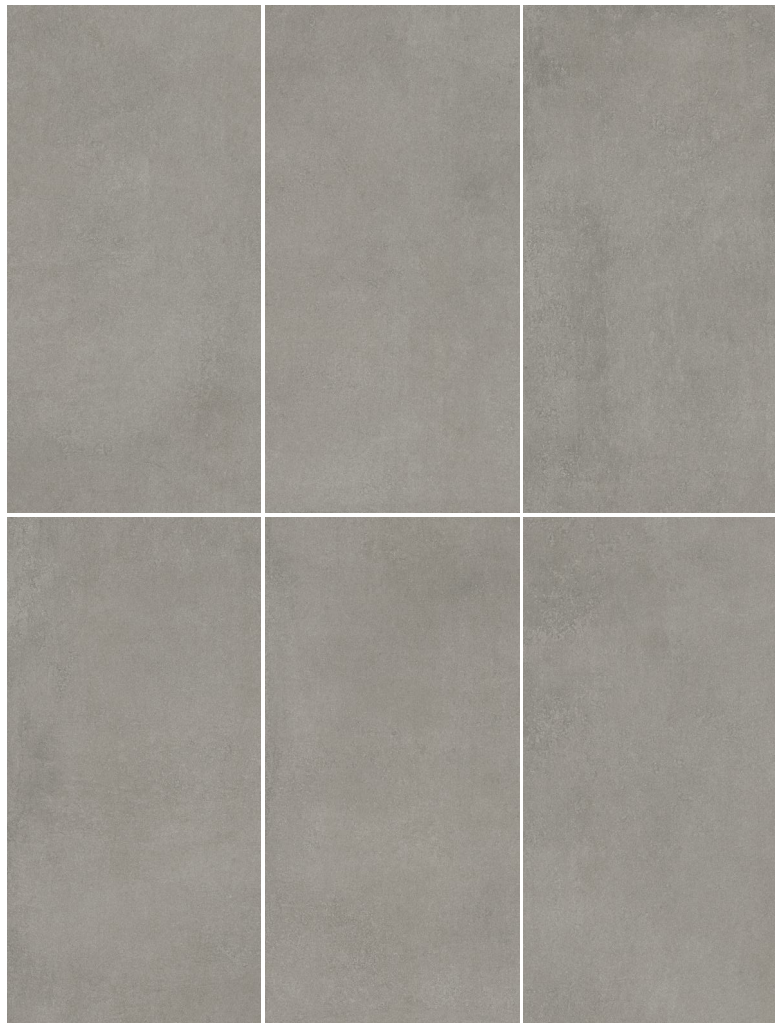

GREY

MUD

SILVER

ORYOL

Stylish essence

GREY

Finish : Matt with Structure
Size : 60x120cm

WALL : TALK
FLOOR : GREY