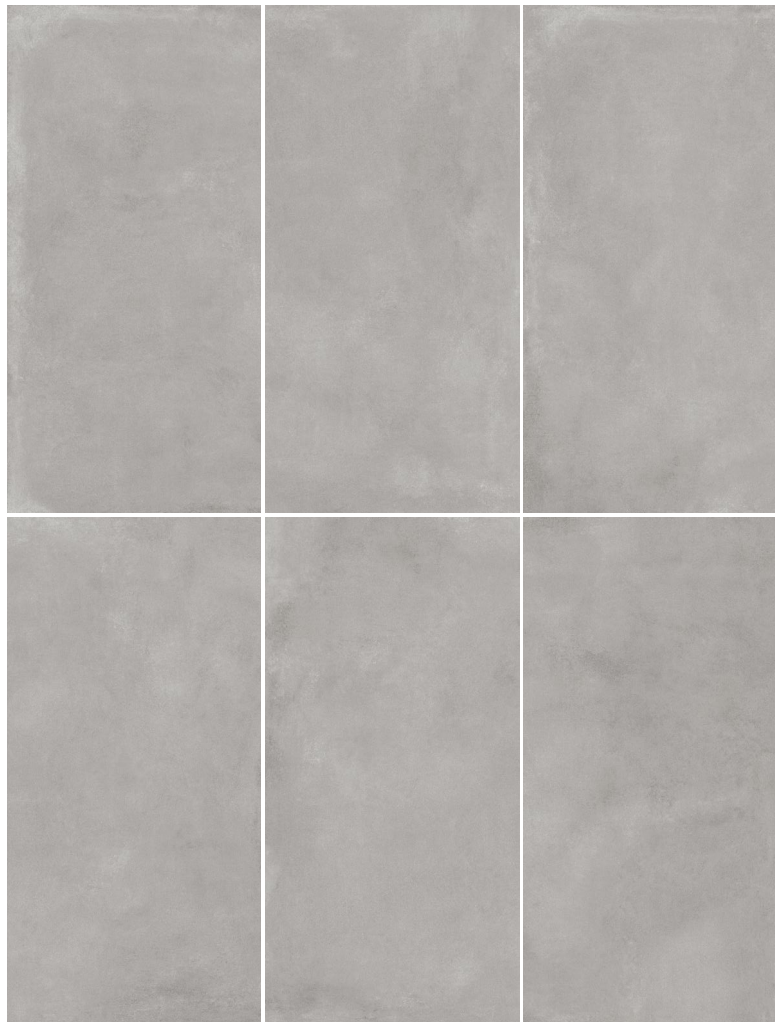

Matt with Structure
COLLECTION

LAKME

RIPON
SERIES

Available Size
60x60 | 60x120 | 80x80
80x160 | 120x120cm