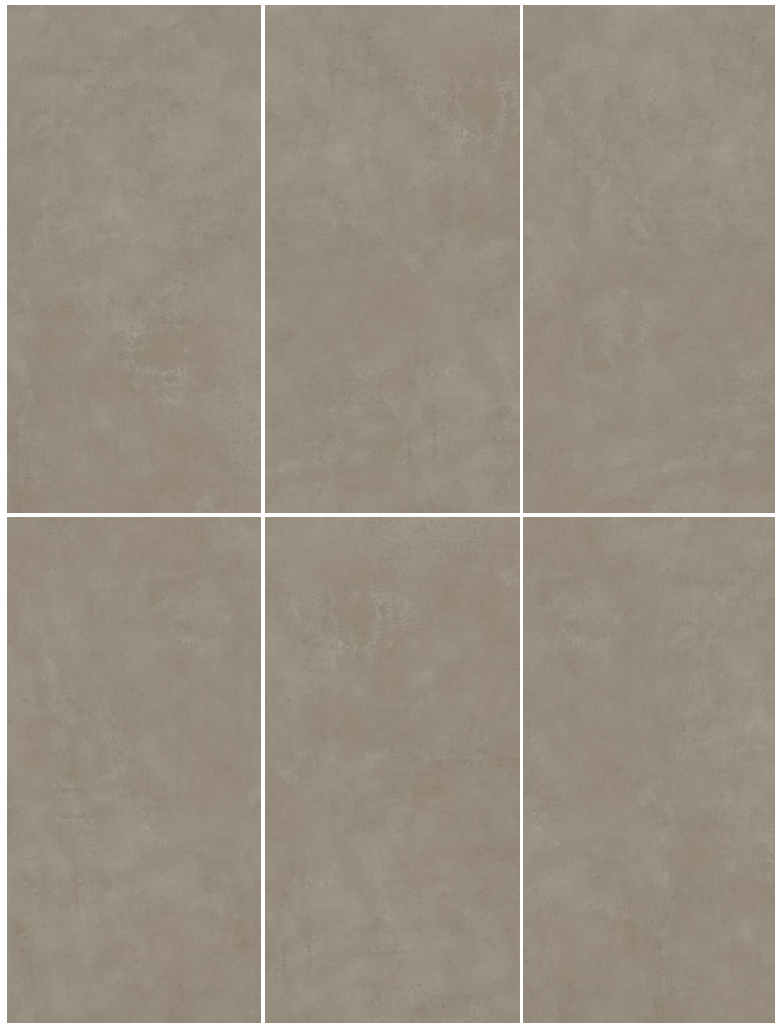

Matt with Structure
COLLECTION

LAKME

DEVON
SERIES

Available Size
60x60 | 60x120 | 80x80
80x160 | 120x120cm

CREMA

GREY

MUD

NERO

SILVER

SKY